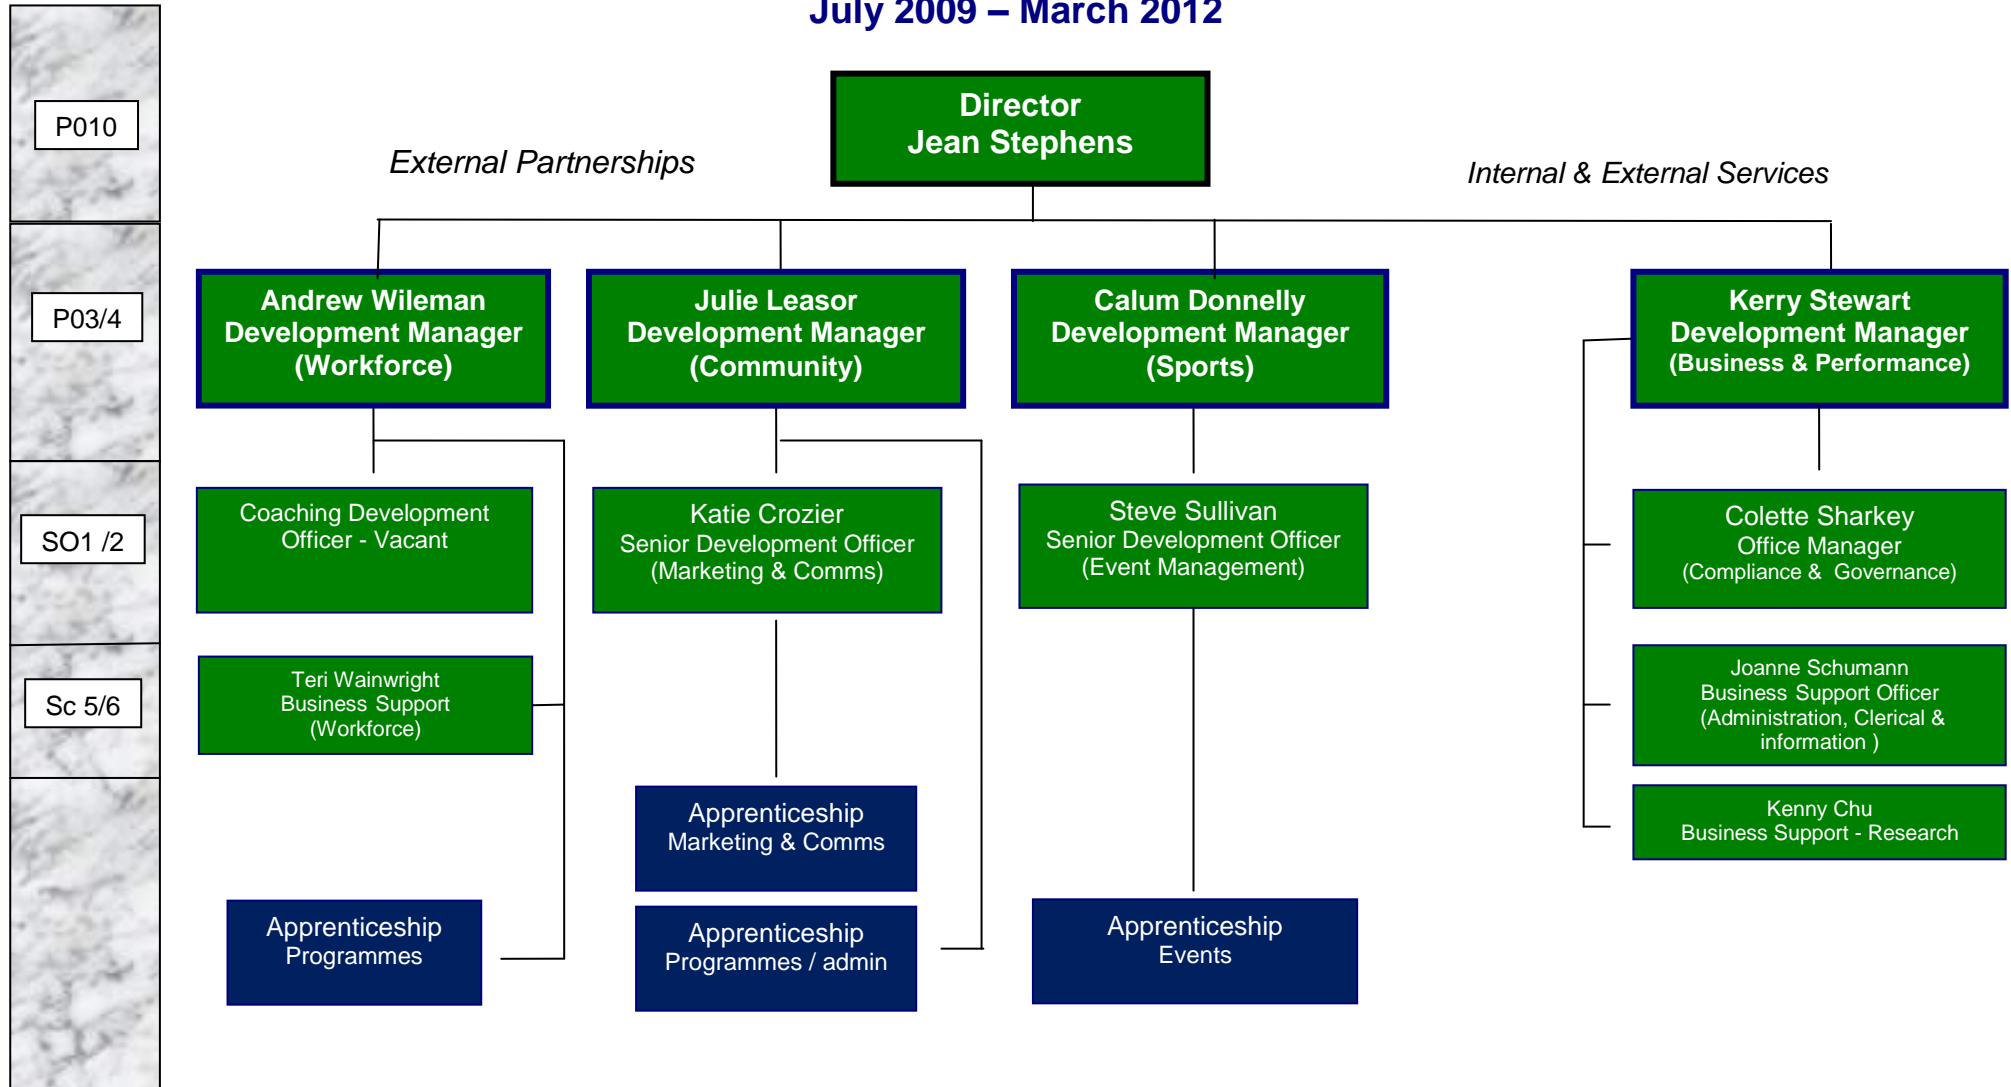

Merseyside Sports Partnership - Core Team Staffing Structure July 2009 – March 2012

Bold denotes management team